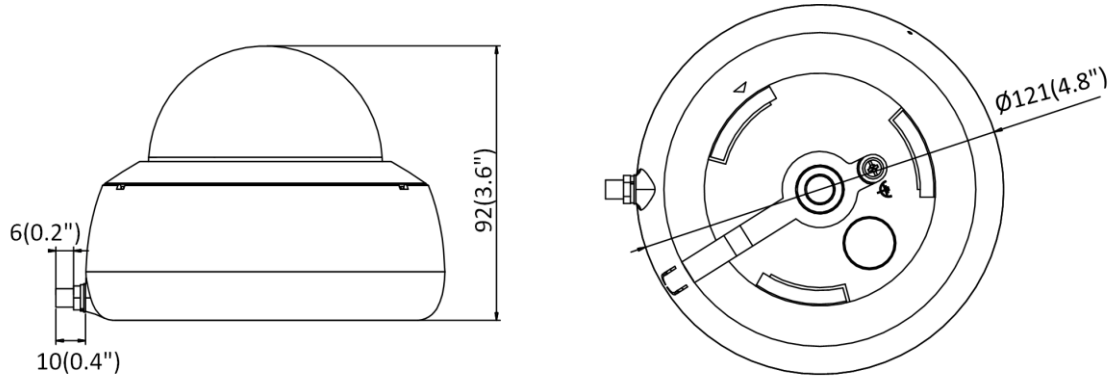

Audio	
Audio Compression	G.711/G.722.1/G.726/MP2L2/PCM
Audio Bit Rate	64Kbps(G.711)/16Kbps(G.722.1)/16Kbps(G.726)/32-192Kbps(MP2L2)
Audio Sampling Rate	8 kHz/16 kHz/32 kHz/44.1 kHz/48 kHz
Smart Feature-Set	
Region of Interest	Support 1 fixed region for main stream
Image	
Image Enhancement	BLC/3D DNR
Image Setting	Saturation, brightness, contrast and sharpness are adjustable via client software and web browser
Day/Night Switch	Auto/Scheduled/Day/Night
Wi-Fi	
Wireless Standards	IEEE802.11b, 802.11g, 802.11n
Protocols	802.11b: CCK, QPSK, BPSK 802.11g/n: OFDM
Frequency	2.4 GHz - 2.4835 GHz
Channel Bandwidth	20/40 MHz
Security	64/128-bit WEP, WPA-PSK/WPA2-PSK
Transfer Rate	802.11b: 11 Mbps 802.11g: 54 Mbps 802.11n: up to 150 Mbps
Wireless Range	Up to 50 m (The performance varies based on actual environment)
Interface	
Communication Interface	1 RJ45 10M/100M self-adaptive Ethernet port
Audio	1 Built-in mic, mono sound
On-board Storage	Built-in microSD/SDHC/SDXC slot, up to 128 GB
General	
Firmware Version	V5.5.98
General Function	One-key reset, anti-flicker, heartbeat, mirror, password protection, privacy mask, watermark, IP address filter
Reset	Yes
Startup and Operating Conditions	-30 °C to +60 °C (-22 °F to +140 °F), humidity 95% or less (non-condensing)
Power Supply	12 VDC ± 25%, Ø5.5 mm coaxial plug power
Power Consumption and Current	12 VDC, 0.4 A, max. 5 W, <20 dBm
Material	Plastic
Dimensions	Camera: Ø121.4 mm × 92.2 mm (Ø4.8" × 3.6") With package: 150 mm × 150 mm × 141 mm (5.9" × 5.9" × 5.6")
Weight	Camera: approx. 465 g (1 lb.) With package: approx. 713 g (1.6 lb.)
Approval	
Protection	Ingress protection: IP66 (IEC 60529-2013)
Compression Standard	
H.264+	Main stream supports
H.265+	Main stream supports

▪ **Available Model**

DS-2CD2121G1-IDW1 (D) (2.8/4 mm)

▪ **Dimension**

Unit: mm(inch)

Distributed by

**HIKVISION®****Headquarters**

No.555 Qianmo Road, Binjiang District,
Hangzhou 310051, China
T +86-571-8807-5998
overseasbusiness@hikvision.com